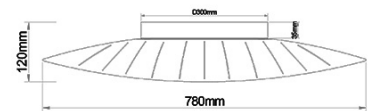

# Vela

<b>Code</b>	<b>3625-65-102</b>
<b>Type</b>	Ceiling lamp
<b>Designer</b>	Variaforma
<b>Eancode</b>	8019282531074
<b>Customs tariff</b>	94051140
<b>Color</b>	White
<b>Material</b>	Metal and methacrylate frame
<b>IP</b>	IP20
<b>Insulation Class</b>	
<b>Smartluce</b>	 Compatible
<b>Item Dimensions</b>	780x550x120mm - 3.25kg
<b>Packaging Dimensions</b>	835x620x170mm - 5.22kg
<b>Light Source 1</b>	
<b>Light source</b>	LED Built-in
<b>Item Lumen</b>	5400 lm
<b>Color Temperature</b>	Warm white 3000K
<b>Energy Efficiency Class</b>	
<b>Electrical specifications 1</b>	
<b>Input Voltage</b>	230 Vac 50Hz
<b>Total Absorbed Power</b>	40W
<b>Control System</b>	Phase cut dimmable