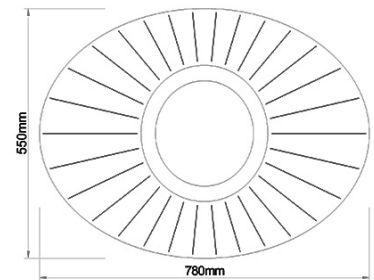

# Vela

<b>Code</b>	<b>3625-65-102</b>
<b>Type</b>	Ceiling lamp
<b>Designer</b>	Variaforma
<b>Eancode</b>	8019282531074
<b>Customs tariff</b>	94051140
<b>Color</b>	White
<b>Material</b>	Metal and methacrylate frame
<b>IP</b>	IP20
<b>Insulation Class</b>	
<b>Smartluce</b>	 Compatible
<b>Item Dimensions</b>	780x550x120mm - 3.25kg
<b>Packaging Dimensions</b>	835x620x170mm - 5.22kg
<b>Light Source 1</b>	
<b>Light source</b>	LED Built-in
<b>Item Lumen</b>	5400 lm
<b>Color Temperature</b>	Warm white 3000K
<b>Energy Efficiency Class</b>	
<b>Electrical specifications 1</b>	
<b>Input Voltage</b>	230 Vac 50Hz
<b>Total Absorbed Power</b>	40W
<b>Control System</b>	Phase cut dimmable