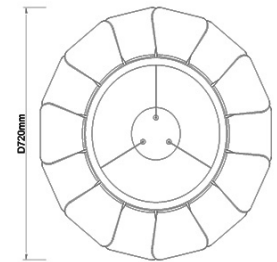

Sylvie

Code	3626-45-102
Type	Suspension lamp
Designer	Variaforma
Eancode	8019282518082
Customs tariff	94051140
Color	White
Material	Metal and methacrylate frame
IP	IP20
Insulation Class	
Smartluce	 Compatible
Item Dimensions	Max 2000 / Min. 400mm Ø720mm - 3.5kg
Packaging Dimensions	800x800x230mm - 6.37kg
Light Source 1	
Light source	LED 40W Included
Item Lumen	5500 lm
Color Temperature	Warm white 3000K
Energy Efficiency Class	
Electrical specifications 1	
Input Voltage	230 Vac 50Hz
Control System	Phase cut dimmable