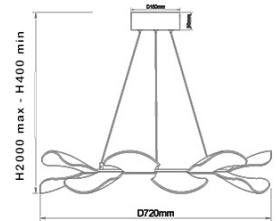

Sylvie

Code	3626-45-102
Type	Suspension lamp
Designer	Variaforma
Eancode	8019282518082
Customs tariff	94051140
Color	White
Material	Metal and methacrylate frame
IP	IP20
Insulation Class	
Smartluce	 Compatible
Item Dimensions	Max 2000 / Min. 400mm Ø720mm - 3.5kg
Packaging Dimensions	800x800x230mm - 6.37kg
Light Source 1	
Light source	LED 40W Included
Item Lumen	5500 lm
Color Temperature	Warm white 3000K
Energy Efficiency Class	
Electrical specifications 1	
Input Voltage	230 Vac 50Hz
Control System	Phase cut dimmable