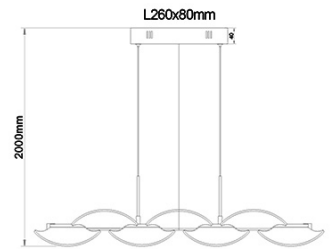

Sylvie

Code	3626-49-102
Type	Suspension lamp
Designer	Variaforma
Eancode	8019282518105
Customs tariff	94051140
Color	White
Material	Metal and methacrylate frame
IP	IP20
Insulation Class	
Smartluce	 Compatible
Item Dimensions	780x370xMax 2000mm - 3.24kg
Packaging Dimensions	970x460x220mm - 5kg
Light Source 1	
Light source	LED 40W Included
Item Lumen	5400 lm
Color Temperature	Warm white 3000K
Energy Efficiency Class	
Electrical specifications 1	
Input Voltage	230 Vac 50Hz
Control System	Phase cut dimmable