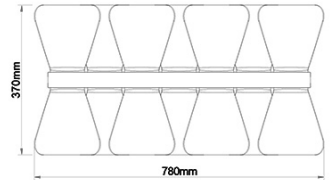

Sylvie

Code	3626-49-102
Type	Suspension lamp
Designer	Variaforma
Eancode	8019282518105
Customs tariff	94051140
Color	White
Material	Metal and methacrylate frame
IP	IP20
Insulation Class	
Smartluce	 Compatible
Item Dimensions	780x370xMax 2000mm - 3.24kg
Packaging Dimensions	970x460x220mm - 5kg
Light Source 1	
Light source	LED 40W Included
Item Lumen	5400 lm
Color Temperature	Warm white 3000K
Energy Efficiency Class	
Electrical specifications 1	
Input Voltage	230 Vac 50Hz
Control System	Phase cut dimmable