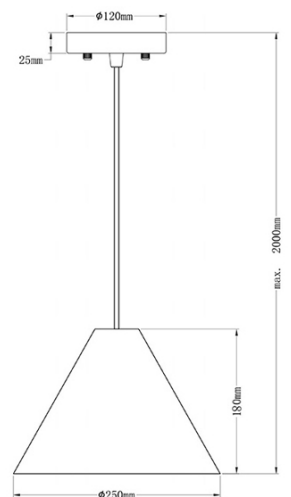

Esino

Code	3630-40-215
Type	Suspension lamp
Designer	S.T. Fabas Luce
Eancode	8019282518952
Customs tariff	94051990
Color	Oak
Material	Metal frame and wood
IP	IP20
Insulation Class	
Item Dimensions	Max 2000mm Ø250mm - 1kg
Packaging Dimensions	315x315x235mm - 1.25kg
	Light Source 1
Light source	E27 1x 40W Not included
	Electrical specifications 1
Input Voltage	230 Vac 50Hz