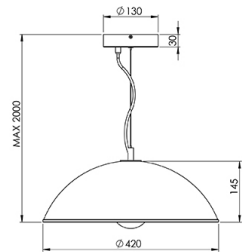

Diamond

Code	3635-40-126
Type	Suspension lamp
Designer	S.T. Fabas Luce
Eancode	8019282519171
Customs tariff	94051950
Color	Transparent grey
Material	Metal frame and centrifuged glass
IP	IP20
Insulation Class	
Smartluce	 Compatible
Item Dimensions	Max 2000mm Ø420mm - 3.5kg
Packaging Dimensions	460x460x190mm - 4.3kg
	Light Source 1
Light source	E27 1x 40W Not included
	Electrical specifications 1
Input Voltage	230 Vac 50Hz