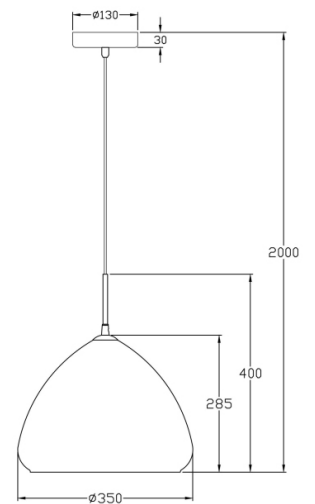

## Glow

<b>Code</b>	<b>3667-45-138</b>
<b>Type</b>	Suspension lamp
<b>Designer</b>	S.T. Fabas Luce
<b>Eancode</b>	8019282532811
<b>Customs tariff</b>	94051950
<b>Color</b>	Chrome
<b>Material</b>	Metal frame and blown glass
<b>IP</b>	IP20
<b>Insulation Class</b>	
<b>Item Dimensions</b>	Max 2000mm Ø350mm - 2kg
<b>Packaging Dimensions</b>	420x430x365mm - 2.63kg
	<b>Light Source 1</b>
<b>Light source</b>	E27 40W Not included
	<b>Electrical specifications 1</b>
<b>Input Voltage</b>	230 Vac 50Hz