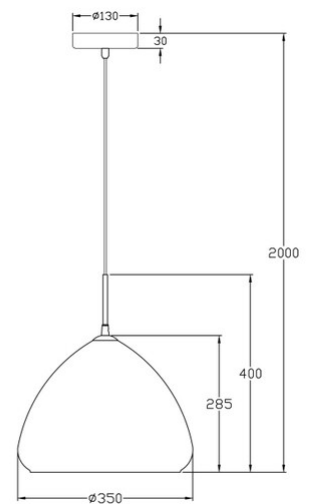

Glow

Code	3667-45-138
Type	Suspension lamp
Designer	S.T. Fabas Luce
Eancode	8019282532811
Customs tariff	94051950
Color	Chrome
Material	Metal frame and blown glass
IP	IP20
Insulation Class	 CL1
Item Dimensions	Max 2000mm Ø350mm - 2kg
Packaging Dimensions	420x430x365mm - 2.63kg
	Light Source 1
Light source	E27 40W Not included
	Electrical specifications 1
Input Voltage	230V AC 50Hz