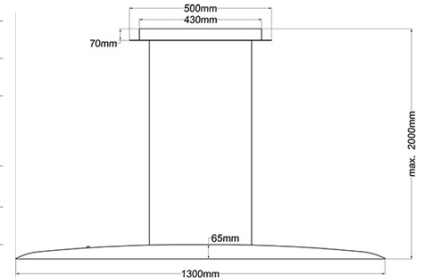

# Ribot

<b>Code</b>	<b>3676-45-215</b>
<b>Type</b>	Suspension lamp
<b>Designer</b>	S.T. Fabas Luce
<b>Eancode</b>	8019282536024
<b>Customs tariff</b>	94051190
<b>Color</b>	Oak
<b>Material</b>	Metal and wood frame and methacrylate diffuser
<b>IP</b>	IP20
<b>Insulation Class</b>	
<b>Item Dimensions</b>	1300x70xMax 2000mm - 2.09kg
<b>Packaging Dimensions</b>	1370x170x140mm - 3.1kg
<b>Light Source 1</b>	
<b>Light source</b>	LED 26W Included
<b>LED Characteristics</b>	SMD
<b>Power Pack Type</b>	Push dimmer
<b>Item Lumen</b>	2945 lm
<b>Color Temperature</b>	Warm white 3000K
<b>Energy Efficiency Class</b>	
<b>Electrical specifications 1</b>	
<b>Input Voltage</b>	230 Vac 50Hz
<b>Total Absorbed Power</b>	26W