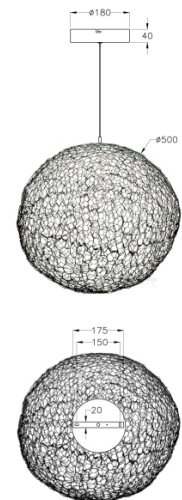

Sumter

Code	3693-45-101
Type	Suspension lamp
Designer	S.T. Fabas Luce
Eancode	8019282533580
Customs tariff	94051190
Color	Black
Material	Metal frame
IP	IP20
Insulation Class	
Item Dimensions	Max 2000mm Ø500mm - 0.9kg
Packaging Dimensions	520x520x520mm - 2.3kg
	Light Source 1
Light source	LED 18W Included
Item Lumen	1780 lm
Color Temperature	Warm white 3000K
	Electrical specifications 1
Input Voltage	230 Vac 50Hz
Control System	Steps dimmable