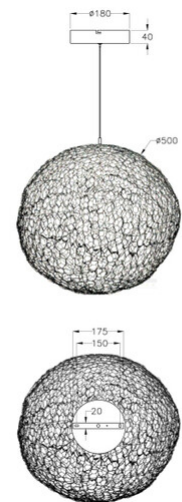

Sumter

Code	3693-45-225
Type	Suspension lamp
Designer	S.T. Fabas Luce
Eancode	8019282536017
Customs tariff	94051190
Color	Gold matt
Material	Metal frame
IP	IP20
Insulation Class	 CL1
Item Dimensions	Max 2000mm Ø500mm - 0.9kg
Packaging Dimensions	520x520x520mm - 2.3kg
Light Source 1	
Light source	LED 18W Included
Item Lumen	1780 lm
Color Temperature	Warm white 3000K
Electrical specifications 1	
Input Voltage	230V AC 50Hz
Control System	Steps dimmable