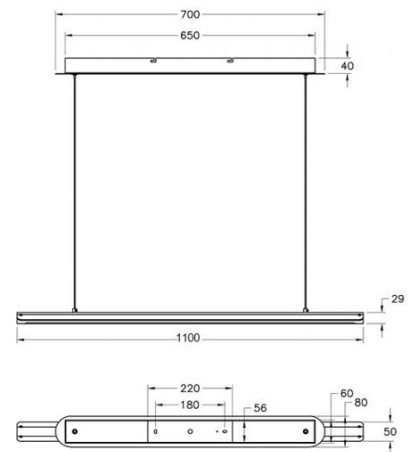

## Mason

|                                    |   |
|------------------------------------|---|
| <b>Code</b>                        | <b>3696-45-101</b>  |
| <b>Type</b>                        | Suspension lamp   |
| <b>Designer</b>                    | _blank design studio  |
| <b>Eancode</b>                     | 8019282533511   |
| <b>Customs tariff</b>              | 94051190  |
| <b>Color</b>                       | Black   |
| <b>Material</b>                    | Metal and methacrylate frame  |
| <b>IP</b>                          | IP20  |
| <b>Insulation Class</b>            |  |
| <b>Item Dimensions</b>             | 1100x50xMax 2000mm - 2.59kg   |
| <b>Packaging Dimensions</b>        | 1155x145x135mm - 2.97kg   |
| <b>Light Source 1</b>              |   |
| <b>Light source</b>                | LED 42W Included  |
| <b>Power Pack Type</b>             | Push dimmer   |
| <b>Item Lumen</b>                  | 4320 lm   |
| <b>Color Temperature</b>           | Warm white 3000K  |
| <b>Electrical specifications 1</b> |   |
| <b>Input Voltage</b>               | 230 Vac 50Hz  |