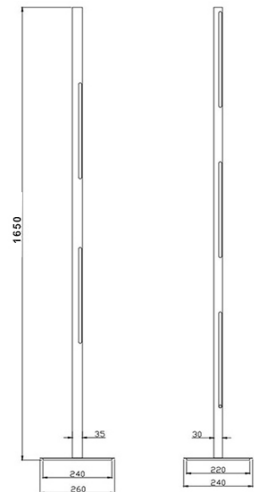

Ling

Code	3712-10-101
Type	Floor lamp
Designer	S.T. Fabas Luce
Eancode	8019282540434
Customs tariff	94052190
Color	Black
Material	Metal and methacrylate frame
IP	IP20
Insulation Class	
Item Dimensions	240x240x1650mm - 5kg
Packaging Dimensions	270x115x1750mm - 6.3kg
Light Source 1	
Light source	LED 36W Included
Power Pack Type	With dimmer
Light Source Lumen	4320 lm
Color Temperature	Warm white 3000K
Energy Efficiency Class	
Electrical specifications 1	
Input Voltage	230 Vac 50Hz