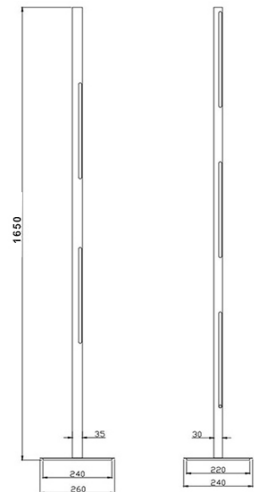

Ling

Code	3712-10-119
Type	Floor lamp
Designer	S.T. Fabas Luce
Eancode	8019282540441
Customs tariff	94052190
Color	Satined brass
Material	Metal and methacrylate frame
IP	IP20
Insulation Class	
Item Dimensions	240x240x1650mm - 5kg
Packaging Dimensions	270x115x1750mm - 6.3kg
Light Source 1	
Light source	LED 36W Included
Power Pack Type	With dimmer
Light Source Lumen	4320 lm
Color Temperature	Warm white 3000K
Energy Efficiency Class	
Electrical specifications 1	
Input Voltage	230 Vac 50Hz