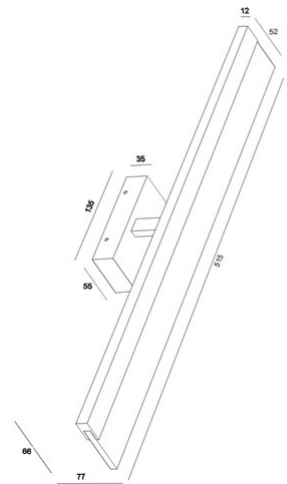

Sinis

Code	3719-26-138
Type	Wall lamp
Designer	S.T. Fabas Luce
Eancode	8019282540045
Customs tariff	94051190
Color	Chrome
Material	Metal and methacrylate frame
IP	IP44
Insulation Class	 CL2
Item Dimensions	515x77x66mm - 0.64kg
Packaging Dimensions	570x115x120mm - 0.89kg
Light Source 1	
Light source	LED 12W Included
Item Lumen	660 lm
Color Temperature	Warm white 3000K
Electrical specifications 1	
Input Voltage	230V AC 50Hz