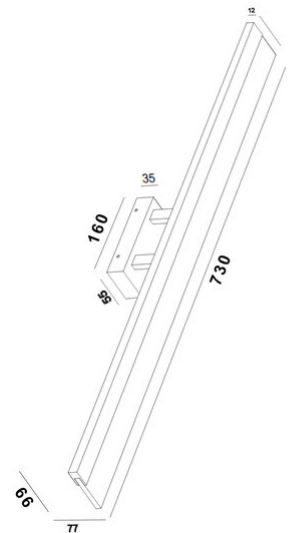

Sinis

Code	3719-28-138
Type	Wall lamp
Designer	S.T. Fabas Luce
Eancode	8019282540052
Customs tariff	94051190
Color	Chrome
Material	Metal and methacrylate frame
IP	IP44
Insulation Class	 CL2
Item Dimensions	730x77x66mm - 0.86kg
Packaging Dimensions	780x115x120mm - 1.18kg
Light Source 1	
Light source	LED 15W Included
Item Lumen	825 lm
Color Temperature	Warm white 3000K
Electrical specifications 1	
Input Voltage	230V AC 50Hz