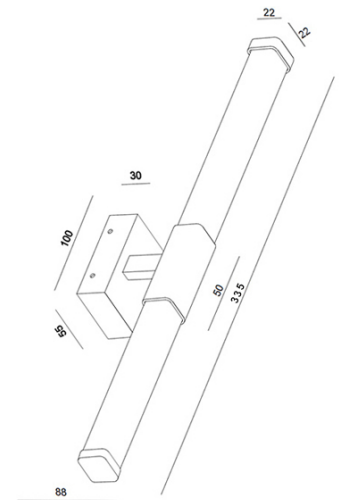

Ago

Code	3720-21-101
Type	Wall lamp
Designer	S.T. Fabas Luce
Eancode	8019282540083
Customs tariff	94051190
Color	Black
Material	Metal and methacrylate frame
IP	IP44
Insulation Class	
Item Dimensions	335x88x55mm - 0.4kg
Packaging Dimensions	110x360x75mm - 0.5kg
Light Source 1	
Light source	LED Built-in
Item Lumen	480 lm
Color Temperature	Warm white 3000K
Energy Efficiency Class	
Electrical specifications 1	
Input Voltage	230 Vac 50Hz
Total Absorbed Power	8W