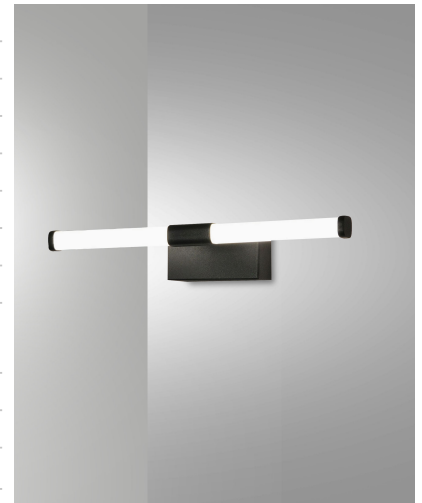

Ago

Code	3720-21-101
Type	Wall lamp
Designer	S.T. Fabas Luce
Eancode	8019282540083
Customs tariff	94051190
Color	Black
Material	Metal and methacrylate frame
IP	IP44
Insulation Class	
Item Dimensions	335x88x55mm - 0.4kg
Packaging Dimensions	110x360x75mm - 0.5kg
Light Source 1	
Light source	LED Built-in
Item Lumen	480 lm
Color Temperature	Warm white 3000K
Energy Efficiency Class	
Electrical specifications 1	
Input Voltage	230 Vac 50Hz
Total Absorbed Power	8W