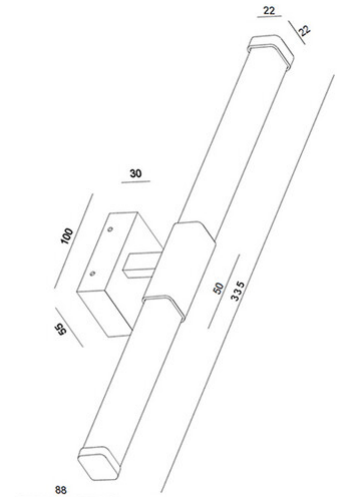

Ago

Code	3720-21-138
Type	Wall lamp
Designer	S.T. Fabas Luce
Eancode	8019282540069
Customs tariff	94051190
Color	Chrome
Material	Metal and methacrylate frame
IP	IP44
Insulation Class	 CL1
Item Dimensions	335x88x55mm - 0.4kg
Packaging Dimensions	110x360x75mm - 0.5kg
Light Source 1	
Light source	LED Built-in
Light Source Lumen	480 lm
Color Temperature	Warm white 3000K
Energy Efficiency Class	
Electrical specifications 1	
Input Voltage	230V AC 50Hz
Total Absorbed Power	8W