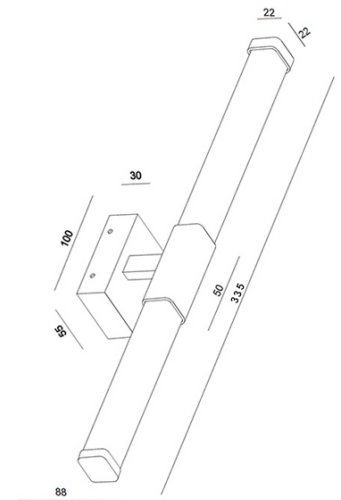

## Ago

<b>Code</b>	<b>3720-21-138</b>
<b>Type</b>	Wall lamp
<b>Designer</b>	S.T. Fabas Luce
<b>Eancode</b>	8019282540069
<b>Customs tariff</b>	94051190
<b>Color</b>	Chrome
<b>Material</b>	Metal and methacrylate frame
<b>IP</b>	IP44
<b>Insulation Class</b>	
<b>Item Dimensions</b>	335x88x55mm - 0.4kg
<b>Packaging Dimensions</b>	110x360x75mm - 0.5kg
<b>Light Source 1</b>	
<b>Light source</b>	LED Built-in
<b>Item Lumen</b>	480 lm
<b>Color Temperature</b>	Warm white 3000K
<b>Energy Efficiency Class</b>	
<b>Electrical specifications 1</b>	
<b>Input Voltage</b>	230 Vac 50Hz
<b>Total Absorbed Power</b>	8W