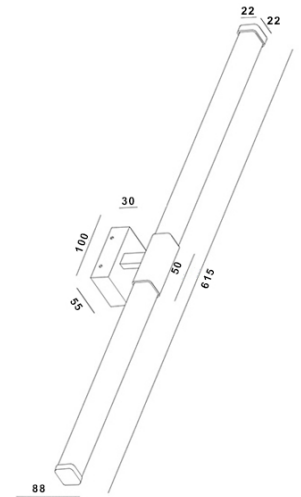

Ago

Code	3720-26-101
Type	Wall lamp
Designer	S.T. Fabas Luce
Eancode	8019282540090
Customs tariff	94051190
Color	Black
Material	Metal and methacrylate frame
IP	IP44
Insulation Class	
Item Dimensions	615x88x55mm - 0.5kg
Packaging Dimensions	690x110x75mm - 0.7kg
Light Source 1	
Light source	LED 14W Built-in
Item Lumen	840 lm
Color Temperature	Warm white 3000K
Energy Efficiency Class	
Electrical specifications 1	
Input Voltage	230 Vac 50Hz
Total Absorbed Power	14W