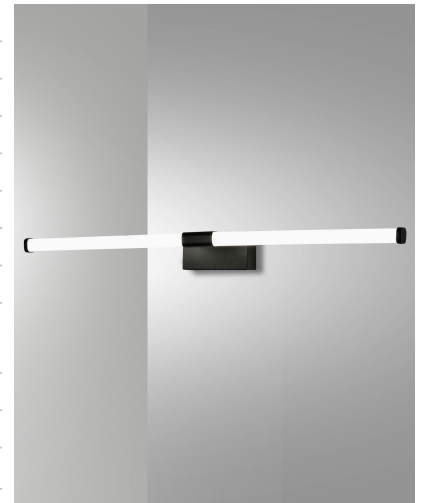

Ago

Code	3720-26-101
Type	Wall lamp
Designer	S.T. Fabas Luce
Eancode	8019282540090
Customs tariff	94051190
Color	Black
Material	Metal and methacrylate frame
IP	IP44
Insulation Class	
Item Dimensions	615x88x55mm - 0.5kg
Packaging Dimensions	690x110x75mm - 0.7kg
Light Source 1	
Light source	LED 14W Built-in
Item Lumen	840 lm
Color Temperature	Warm white 3000K
Energy Efficiency Class	
Electrical specifications 1	
Input Voltage	230 Vac 50Hz
Total Absorbed Power	14W