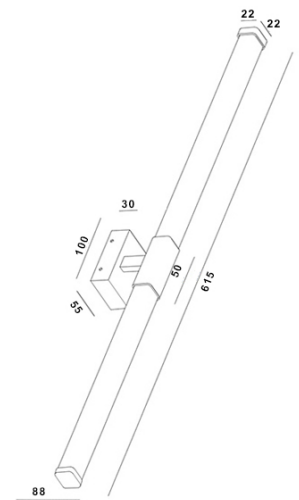

Ago

Code	3720-26-138
Type	Wall lamp
Designer	S.T. Fabas Luce
Eancode	8019282540076
Customs tariff	94051190
Color	Chrome
Material	Metal and methacrylate frame
IP	IP44
Insulation Class	
Item Dimensions	615x88x55mm - 0.5kg
Packaging Dimensions	690x110x75mm - 0.7kg
Light Source 1	
Light source	LED Built-in
Item Lumen	840 lm
Color Temperature	Warm white 3000K
Energy Efficiency Class	
Electrical specifications 1	
Input Voltage	230 Vac 50Hz
Total Absorbed Power	14W