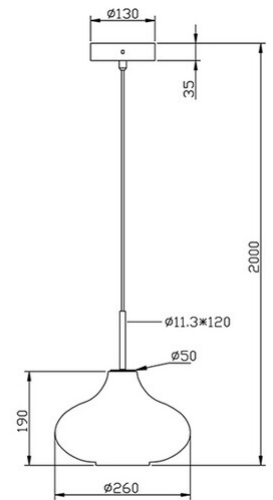

Budelli

Code	3723-40-125
Type	Suspension lamp
Designer	S.T. Fabas Luce
Eancode	8019282540502
Customs tariff	94051950
Color	Amber
Material	Metal frame and blown glass
IP	IP20
Insulation Class	 CL1
Item Dimensions	Max 2000mm Ø260mm - 1.25kg
Packaging Dimensions	305x300x320mm - 1.82kg
	Light Source 1
Light source	E27 1x 40W Not included
	Electrical specifications 1
Input Voltage	230V AC 50Hz