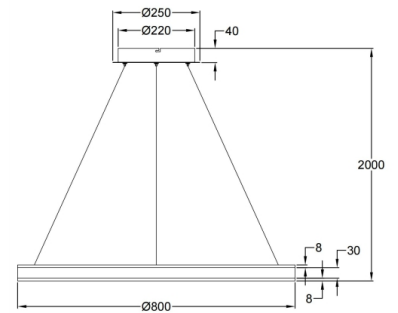

Palau

Code	3743-46-225
Type	Suspension lamp
Designer	S.T. Fabas Luce
Eancode	8019282541080
Customs tariff	94051190
Color	Gold matt
Material	Metal and methacrylate frame
IP	IP20
Insulation Class	
Smartluce	 Compatible
Item Dimensions	Max 2000mm Ø800mm - 2.7kg
Packaging Dimensions	840x830x90mm - 4.3kg
Light Source 1	
Light source	LED 64W Included
Item Lumen	6980 lm
Color Temperature	Warm white 3000K
Energy Efficiency Class	
Electrical specifications 1	
Input Voltage	230 Vac 50Hz
Control System	Phase cut dimmable