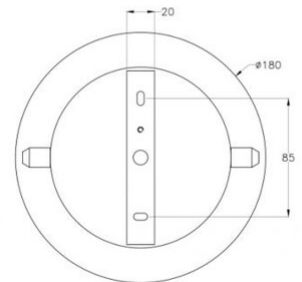

Kit Luci E27-E14 frame

2 supports for cable included

Code	3749-52-189
Type	2-Holes frame
Designer	S.T. Fabas Luce
Eancode	8019282568056
Customs tariff	94059900
Color	Gold
Material	Metal frame
Item Dimensions	Ø180mm - 0.5kg
Packaging Dimensions	185x190x45mm - 0.6kg
	Electrical specifications 1
Input Voltage	230V AC 50Hz