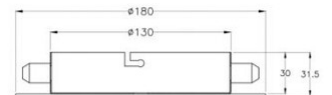

Kit Luci E27-E14 frame

2 supports for cable included

Code	3749-52-189
Type	2-Holes frame
Designer	S.T. Fabas Luce
Eancode	8019282568056
Customs tariff	94059900
Color	Gold
Material	Metal frame
Item Dimensions	Ø180mm - 0.5kg
Packaging Dimensions	185x190x45mm - 0.6kg
	Electrical specifications 1
Input Voltage	230V AC 50Hz