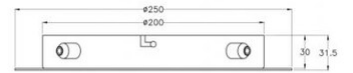

Kit Luci E27-E14 frame

4 supports for cable included

Code	3749-54-189
Type	4-Holes frame
Designer	S.T. Fabas Luce
Eancode	8019282568063
Customs tariff	94059900
Color	Gold
Material	Metal frame
Item Dimensions	Ø250mm - 1kg
Packaging Dimensions	260x250x40mm - 1.2kg
	Electrical specifications 1
Input Voltage	230V AC 50Hz