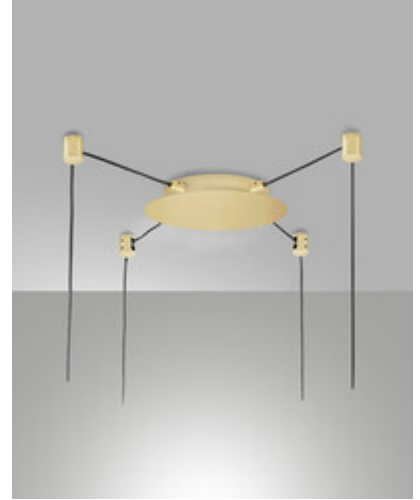

Kit Luci E27-E14 frame

4 supports for cable included

Code	3749-54-189
Type	4-Holes frame
Designer	S.T. Fabas Luce
Eancode	8019282568063
Customs tariff	94059900
Color	Gold
Material	Metal frame
Item Dimensions	Ø250mm - 1kg
Packaging Dimensions	260x250x40mm - 1.2kg
	Electrical specifications 1
Input Voltage	230V AC 50Hz