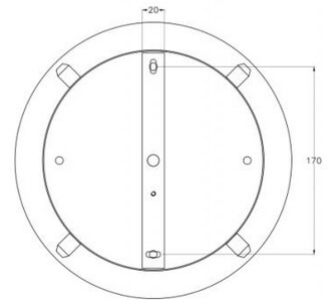

Kit Luci E27-E14 frame

4 supports for cable included

Code	3749-54-189
Type	4-Holes frame
Designer	S.T. Fabas Luce
Eancode	8019282568063
Customs tariff	94059900
Color	Gold
Material	Metal frame
Item Dimensions	Ø250mm - 1kg
Packaging Dimensions	260x250x40mm - 1.2kg
	Electrical specifications 1
Input Voltage	230V AC 50Hz