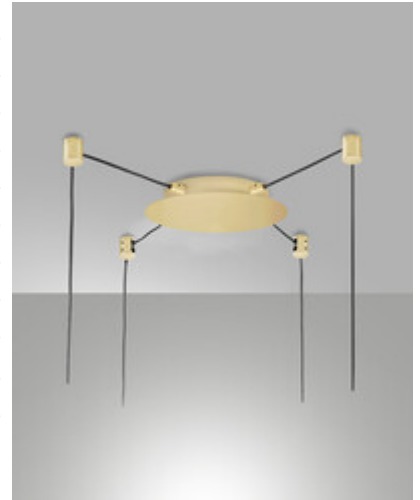

## Kit Luci E27-E14 frame

4 supports for cable included

<b>Code</b>	<b>3749-54-189</b>
<b>Type</b>	4-Holes frame
<b>Designer</b>	S.T. Fabas Luce
<b>Eancode</b>	8019282568063
<b>Customs tariff</b>	94059900
<b>Color</b>	Gold
<b>Material</b>	Metal frame
<b>Item Dimensions</b>	Ø250mm - 1kg
<b>Packaging Dimensions</b>	260x250x40mm - 1.2kg
	<b>Electrical specifications 1</b>
<b>Input Voltage</b>	230V AC 50Hz