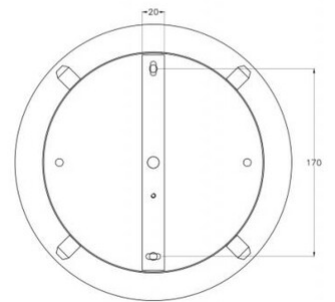

## Kit Luci E27-E14 frame

4 supports for cable included

<b>Code</b>	<b>3749-54-189</b>
<b>Type</b>	4-Holes frame
<b>Designer</b>	S.T. Fabas Luce
<b>Eancode</b>	8019282568063
<b>Customs tariff</b>	94059900
<b>Color</b>	Gold
<b>Material</b>	Metal frame
<b>Item Dimensions</b>	Ø250mm - 1kg
<b>Packaging Dimensions</b>	260x250x40mm - 1.2kg
	<b>Electrical specifications 1</b>
<b>Input Voltage</b>	230V AC 50Hz