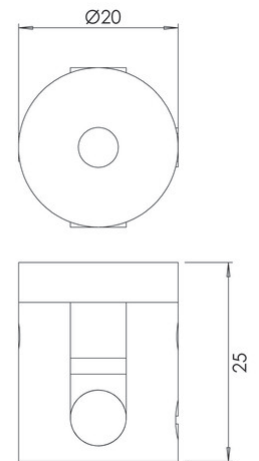

kit Luci accessories E27

Additional support for cable fixing

Code	3749-59-101
Type	Accessories and Components
Designer	S.T. Fabas Luce
Eancode	8019282545811
Customs tariff	94059900
Color	Black
Material	Metal frame
Item Dimensions	25mm Ø20mm - 0.4kg
Packaging Dimensions	25x20x50mm - 0.5kg
	Electrical specifications 1
Input Voltage	230V AC 50Hz