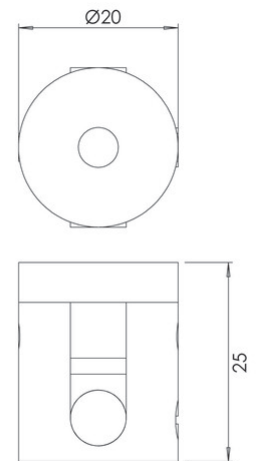

kit Luci accessories E27

Additional support for cable fixing

Code	3749-59-102
Type	Accessories and Components
Designer	S.T. Fabas Luce
Eancode	8019282545828
Customs tariff	94059900
Color	White
Material	Metal frame
Item Dimensions	25mm Ø20mm - 0.4kg
Packaging Dimensions	25x20x50mm - 0.5kg
	Electrical specifications 1
Input Voltage	230V AC 50Hz