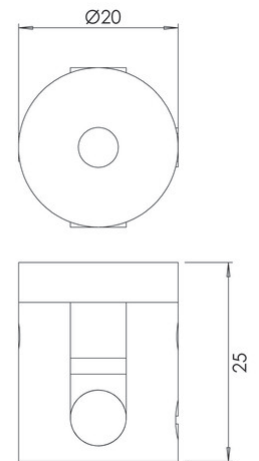

kit Luci accessories E27

Additional support for cable fixing

Code	3749-59-138
Type	Accessories and Components
Designer	S.T. Fabas Luce
Eancode	8019282545835
Customs tariff	94059900
Color	Chrome
Material	Metal frame
Item Dimensions	25mm Ø20mm - 0.4kg
Packaging Dimensions	25x20x50mm - 0.5kg
	Electrical specifications 1
Input Voltage	230V AC 50Hz