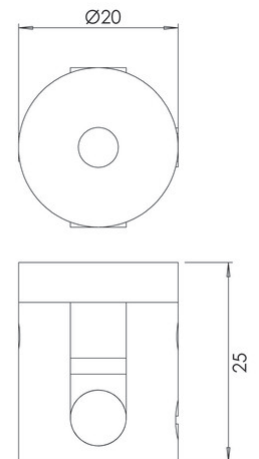

kit Luci accessories E27

Code	3749-59-189
Type	Accessories and Components
Designer	S.T. Fabas Luce
Eancode	8019282568070
Customs tariff	94059900
Color	Gold
Material	Metal frame
Item Dimensions	25mm Ø20mm - 0.4kg
Packaging Dimensions	25x20x50mm - 0.5kg
	Electrical specifications 1
Input Voltage	230V AC 50Hz