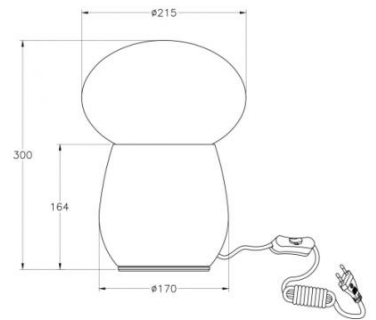

Freddy

Code	3752-30-101
Type	Table lamp
Designer	MBDO
Eancode	8019282545958
Customs tariff	94052950
Color	Black
Material	Blown glass
IP	IP20
Insulation Class	
Item Dimensions	300mm Ø215mm - 1.7kg
Packaging Dimensions	280x280x430mm - 3.2kg
	Light Source 1
Light source	E27 1x 40W Not included
Power Pack Type	With switch
	Electrical specifications 1
Input Voltage	230 Vac 50Hz