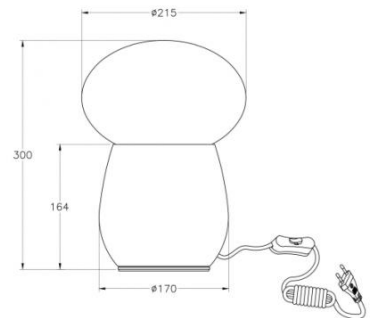

## Freddy

<b>Code</b>	<b>3752-30-101</b>
<b>Type</b>	Table lamp
<b>Designer</b>	MBDO
<b>Eancode</b>	8019282545958
<b>Customs tariff</b>	94052950
<b>Color</b>	Black
<b>Material</b>	Blown glass
<b>IP</b>	IP20
<b>Insulation Class</b>	
<b>Item Dimensions</b>	300mm Ø215mm - 1.7kg
<b>Packaging Dimensions</b>	280x280x430mm - 3.2kg
	<b>Light Source 1</b>
<b>Light source</b>	E27 1x 40W Not included
<b>Power Pack Type</b>	With switch
	<b>Electrical specifications 1</b>
<b>Input Voltage</b>	230 Vac 50Hz