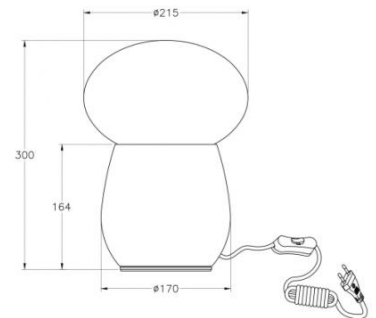

## Freddy

<b>Code</b>	<b>3752-30-104</b>
<b>Type</b>	Table lamp
<b>Designer</b>	MBDO
<b>Eancode</b>	8019282545972
<b>Customs tariff</b>	94052950
<b>Color</b>	Red
<b>Material</b>	Blown glass
<b>IP</b>	IP20
<b>Insulation Class</b>	
<b>Item Dimensions</b>	215x300mm - 1.7kg
<b>Packaging Dimensions</b>	280x280x430mm - 3.2kg
	<b>Light Source 1</b>
<b>Light source</b>	E27 1x 40W Not included
<b>Power Pack Type</b>	With switch
	<b>Electrical specifications 1</b>
<b>Input Voltage</b>	230 Vac 50Hz