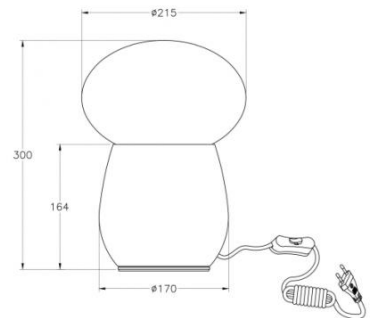

Freddy

Code	3752-30-104
Type	Table lamp
Designer	MBDO
Eancode	8019282545972
Customs tariff	94052950
Color	Red
Material	Blown glass
IP	IP20
Insulation Class	
Item Dimensions	215x300mm - 1.7kg
Packaging Dimensions	280x280x430mm - 3.2kg
	Light Source 1
Light source	E27 1x 40W Not included
Power Pack Type	With switch
	Electrical specifications 1
Input Voltage	230 Vac 50Hz