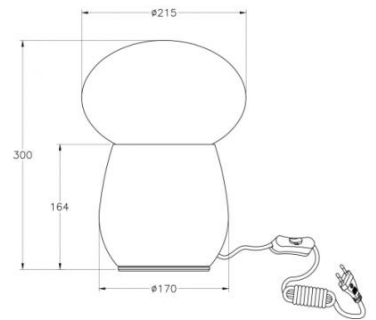

Freddy

Code	3752-30-125
Type	Table lamp
Designer	MBDO
Eancode	8019282545989
Customs tariff	94052950
Color	Amber
Material	Blown glass
IP	IP20
Insulation Class	
Item Dimensions	215x300mm - 1.7kg
Packaging Dimensions	280x280x430mm - 3.2kg
	Light Source 1
Light source	E27 1x 40W Not included
Power Pack Type	With switch
	Electrical specifications 1
Input Voltage	230 Vac 50Hz