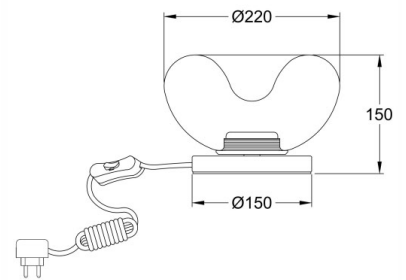

Brena

Code	3755-30-241
Type	Table lamp
Designer	Fly Design
Eancode	8019282553847
Customs tariff	94052150
Color	Transparent
Material	Metal frame and borosilicate glass
IP	IP20
Insulation Class	
Item Dimensions	150mm Ø220mm - 0.85kg
Packaging Dimensions	260x255x230mm - 1.4kg
	Light Source 1
Light source	LED 11W Built-in
Power Pack Type	Touch dimmer
Item Lumen	1080 lm
Color Temperature	CCT (2700K 3000K 4000K)
Energy Efficiency Class	
	Electrical specifications 1
Input Voltage	230 Vac 50Hz