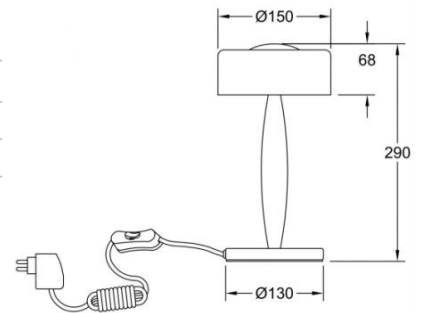

Elea

Code	3761-30-101
Type	Table lamp
Designer	Fly Design
Eancode	8019282546252
Customs tariff	94052190
Color	Black
Material	Metal frame, wood, blown glass
IP	IP20
Insulation Class	
Item Dimensions	290mm Ø150mm - 1kg
Packaging Dimensions	215x215x350mm - 1.3kg
Light Source 1	
Light source	LED Built-in
Power Pack Type	Touch dimmer
Item Lumen	860 lm
Color Temperature	Warm white 3000K
Energy Efficiency Class	
Electrical specifications 1	
Input Voltage	230 Vac 50Hz
Total Absorbed Power	8W