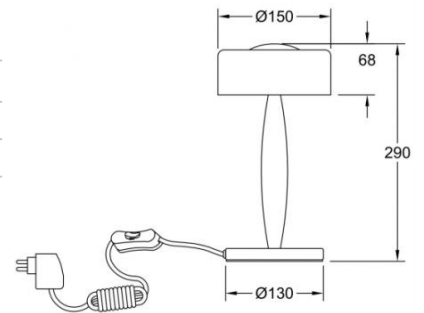

Elea

Code	3761-30-119
Type	Table lamp
Designer	Fly Design
Eancode	8019282546269
Customs tariff	94052190
Color	Satined brass
Material	Metal frame, wood, blown glass
IP	IP20
Insulation Class	
Item Dimensions	290mm Ø150mm - 1kg
Packaging Dimensions	215x215x350mm - 1.3kg
Light Source 1	
Light source	LED Built-in
Power Pack Type	Touch dimmer
Item Lumen	860 lm
Color Temperature	Warm white 3000K
Energy Efficiency Class	
Electrical specifications 1	
Input Voltage	230 Vac 50Hz
Total Absorbed Power	8W