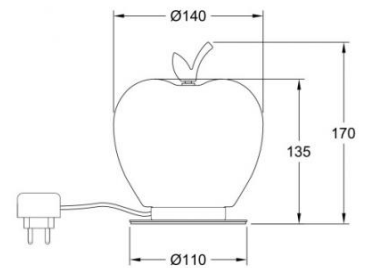

Wendy

Code	3762-30-104
Type	Table lamp
Designer	Fly Design
Eancode	8019282546290
Customs tariff	94052150
Color	Red / Satined brass
Material	Metal frame and blown glass
IP	IP20
Insulation Class	
Item Dimensions	170mm Ø140mm - 0.6kg
Packaging Dimensions	200x200x285mm - 0.9kg
Light Source 1	
Light source	LED Built-in
Power Pack Type	Touch dimmer
Item Lumen	780 lm
Color Temperature	Warm white 3000K
Energy Efficiency Class	
Electrical specifications 1	
Input Voltage	230 Vac 50Hz
Total Absorbed Power	8W