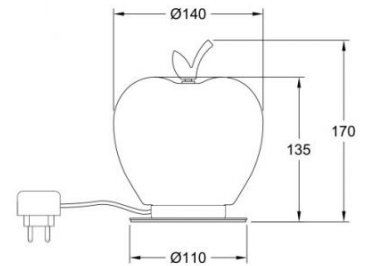

Wendy

Code	3762-30-155
Type	Table lamp
Designer	Fly Design
Eancode	8019282546313
Customs tariff	94052150
Color	Green / Satined brass
Material	Metal frame and blown glass
IP	IP20
Insulation Class	
Item Dimensions	170mm Ø140mm - 0.6kg
Packaging Dimensions	285x200x200mm - 0.9kg
Light Source 1	
Light source	LED Built-in
Power Pack Type	Touch dimmer
Item Lumen	780 lm
Color Temperature	Warm white 3000K
Energy Efficiency Class	
Electrical specifications 1	
Input Voltage	230 Vac 50Hz
Total Absorbed Power	8W