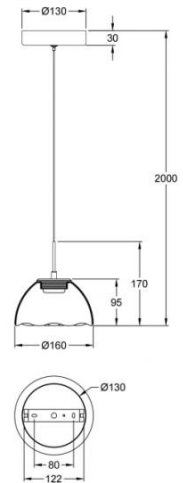

Lucille

Simple way to select the color temperature

Code	3764-41-126
Type	Suspension lamp
Designer	Fly Design
Eancode	8019282546375
Customs tariff	94051150
Color	Transparent grey
Material	Metal frame and borosilicate glass
IP	IP20
Insulation Class	
Item Dimensions	Max 2000mm Ø160mm - 0.7kg
Packaging Dimensions	215x215x260mm - 1kg
	Light Source 1
Light source	LED 8W Included
Item Lumen	750 lm
Color Temperature	CCT (2700K 3000K 4000K)
Energy Efficiency Class	
	Electrical specifications 1
Input Voltage	230 Vac 50Hz
Control System	Steps dimmable