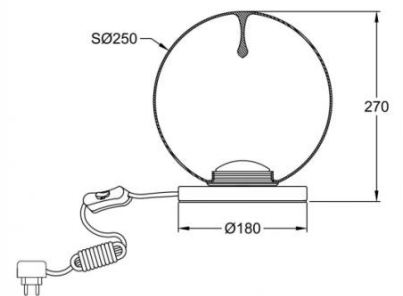

Ariel

Code	3770-30-372
Type	Table lamp
Designer	Fly Design
Eancode	8019282547167
Customs tariff	94052150
Color	Transparent/drop
Material	Metal frame and borosilicate glass
IP	IP20
Insulation Class	
Item Dimensions	270mm Ø250mm - 1.4kg
Packaging Dimensions	315x315x380mm - 1.8kg
Light Source 1	
Light source	LED Built-in
Power Pack Type	Touch dimmer
Item Lumen	1080 lm
Color Temperature	CCT (2700K 3000K 4000K)
Energy Efficiency Class	
Electrical specifications 1	
Input Voltage	230 Vac 50Hz
Total Absorbed Power	11W