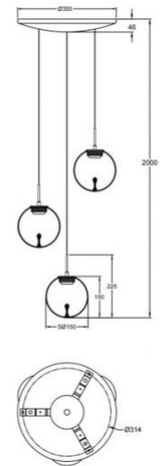

Ariel

These suspensions have a new canopy of small dimensions and invisible screws

Code	3770-47-372
Type	Suspension lamp
Designer	Fly Design
Eancode	8019282546436
Customs tariff	94051150
Color	Transparent/drop
Material	Metal frame and borosilicate glass
IP	IP20
IK	03
Insulation Class	 CL1
Item Dimensions	MAX 2000mm Ø350mm - 2.2kg
Packaging Dimensions	390x390x310mm - 3.6kg
Light Source 1	
Light source	LED 21W Built-in
Light Source Lumen	2250 lm
Color Temperature	Warm white / Natural white
Energy Efficiency Class	
Electrical specifications 1	
Input Voltage	230V AC 50Hz
Total Absorbed Power	21W
Control System	Steps dimmable