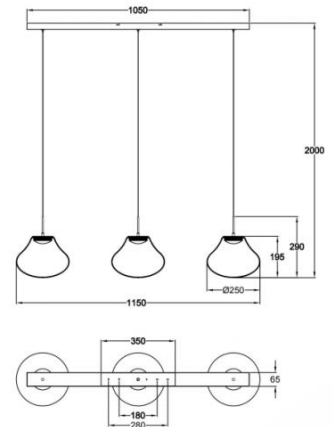

Deva

Simple way to select the color temperature

Code	3774-48-125
Type	Suspension lamp
Designer	MBDO
Eancode	8019282546641
Customs tariff	94051150
Color	Amber
Material	Metal frame and borosilicate glass
IP	IP20
Insulation Class	
Item Dimensions	1050x65xMAX 2000mm Ø250mm - 3.5kg
Packaging Dimensions	1140x345x325mm - 6kg
	Light Source 1
Light source	LED 42W Included
Item Lumen	4530 lm
Color Temperature	CCT (2700K 3000K 4000K)
Energy Efficiency Class	
	Electrical specifications 1
Input Voltage	230 Vac 50Hz
Control System	Steps dimmable