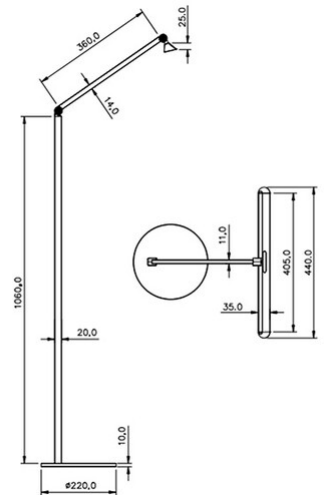

# Beba

Adjustable reflector

|                                    |  |
|------------------------------------|--|
| <b>Code</b>                        | <b>3775-11-102</b>   |
| <b>Type</b>                        | Floor lamp   |
| <b>Designer</b>                    | S.T. Fabas Luce  |
| <b>Eancode</b>                     | 8019282547761  |
| <b>Customs tariff</b>              | 94052190   |
| <b>Color</b>                       | White  |
| <b>Material</b>                    | Aluminum and methacrylate frame  |
| <b>IP</b>                          | IP20   |
| <b>IK</b>                          | 05   |
| <b>Insulation Class</b>            | <br>CL2 |
| <b>Item Dimensions</b>             | 440x360x1060mm Ø220mm - 2.7kg  |
| <b>Packaging Dimensions</b>        | 300x80x1150mm - 4kg  |
| <b>Light Source 1</b>              |  |
| <b>Light source</b>                | LED 12W Built-in   |
| <b>Power Pack Type</b>             | Touch dimmer   |
| <b>Light Source Lumen</b>          | 1340 lm  |
| <b>Color Temperature</b>           | Warm white / Cold white  |
| <b>Energy Efficiency Class</b>     | <br>E |
| <b>Electrical specifications 1</b> |  |
| <b>Input Voltage</b>               | 230V AC 50Hz   |