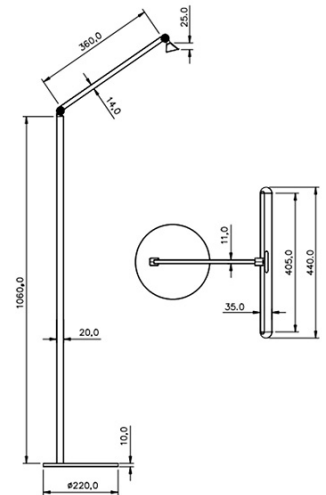

Beba

Adjustable reflector

Code	3775-11-102
Type	Floor lamp
Designer	S.T. Fabas Luce
Eancode	8019282547761
Customs tariff	94052190
Color	White
Material	Aluminum and methacrylate frame
IP	IP20
IK	05
Insulation Class	
Item Dimensions	440x360x1060mm Ø220mm - 2.7kg
Packaging Dimensions	300x80x1150mm - 4kg
Light Source 1	
Light source	LED 12W Built-in
Power Pack Type	Touch dimmer
Light Source Lumen	1340 lm
Color Temperature	Warm white / Cold white
Energy Efficiency Class	
Electrical specifications 1	
Input Voltage	230 Vac 50Hz