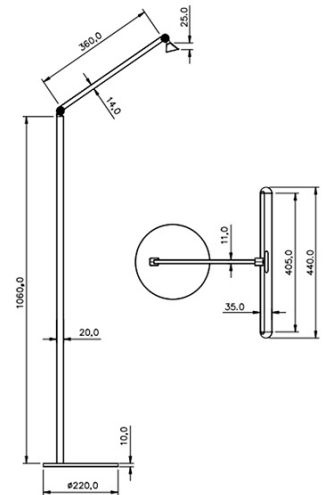

Beba

Adjustable reflector

Code	3775-11-282
Type	Floor lamp
Designer	S.T. Fabas Luce
Eancode	8019282547822
Customs tariff	94052190
Color	Anthracite
Material	Aluminum and methacrylate frame
IP	IP20
IK	05
Insulation Class	
Item Dimensions	440x360x1060mm Ø220mm - 2.7kg
Packaging Dimensions	300x80x1150mm - 4kg
Light Source 1	
Light source	LED 12W Built-in
Power Pack Type	Touch dimmer
Light Source Lumen	1340 lm
Color Temperature	Warm white / Cold white
Energy Efficiency Class	
Electrical specifications 1	
Input Voltage	230 Vac 50Hz