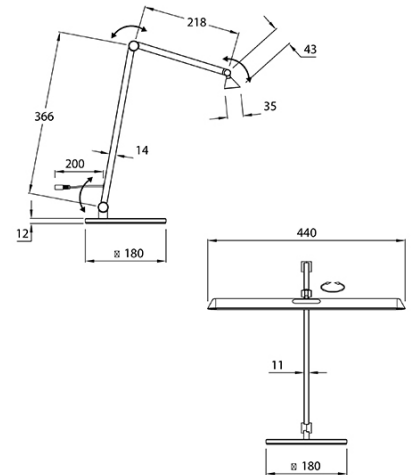

Beba

Adjustable reflector

Code	3775-30-102
Type	Table lamp
Designer	S.T. Fabas Luce
Eancode	8019282546467
Customs tariff	94052190
Color	White
Material	Aluminum and methacrylate frame
IP	IP20
IK	05
Insulation Class	
Item Dimensions	440x218x366mm - 2.2kg
Packaging Dimensions	510x90x255mm - 2.6kg
Light Source 1	
Light source	LED Built-in
Power Pack Type	Touch dimmer
Item Lumen	1340 lm
Color Temperature	CCT (3000K-4000K-6000K)
Energy Efficiency Class	
Electrical specifications 1	
Input Voltage	230 Vac 50Hz
Total Absorbed Power	12W