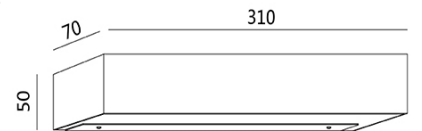

Mistral

Code	3784-21-119
Type	Wall lamp
Designer	S.T. Fabas Luce
Eancode	8019282548874
Customs tariff	94051190
Color	Satined brass
Material	Metal and methacrylate frame
IP	IP20
Insulation Class	
Item Dimensions	310x70x50mm - 0.5kg
Packaging Dimensions	320x80x60mm - 0.6kg
	Light Source 1
Light source	LED 18W Included
Item Lumen	1600 lm
Color Temperature	Warm white / Cold white
	Electrical specifications 1
Input Voltage	230 Vac 50Hz