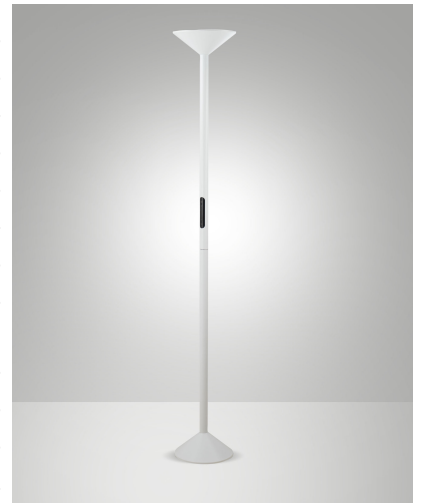

Tratto

Code	3786-10-102
Type	Floor lamp
Designer	S.T. Fabas Luce
Eancode	8019282550150
Customs tariff	94052190
Color	White
Material	Metal and methacrylate frame
IP	IP20
Insulation Class	
Item Dimensions	1755mm Ø250mm - 6.4kg
Packaging Dimensions	345x320x980mm - 9.5kg
Light Source 1	
Light source	LED 50W Built-in
Power Pack Type	Touch dimmer
Light Source Lumen	4000 lm
Color Temperature	CCT (2700K 3200K 4000K)
Energy Efficiency Class	
Electrical specifications 1	
Input Voltage	230 Vac 50Hz