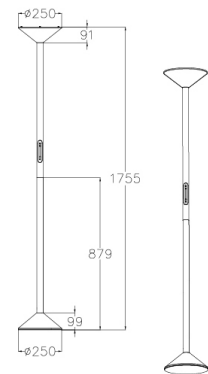

Tratto

Code	3786-10-102
Type	Floor lamp
Designer	S.T. Fabas Luce
Eancode	8019282550150
Customs tariff	94052190
Color	White
Material	Metal and methacrylate frame
IP	IP20
Insulation Class	
Item Dimensions	1755mm Ø250mm - 6.4kg
Packaging Dimensions	345x320x980mm - 9.5kg
Light Source 1	
Light source	LED 50W Built-in
Power Pack Type	Touch dimmer
Light Source Lumen	4000 lm
Color Temperature	CCT (2700K 3200K 4000K)
Energy Efficiency Class	
Electrical specifications 1	
Input Voltage	230 Vac 50Hz