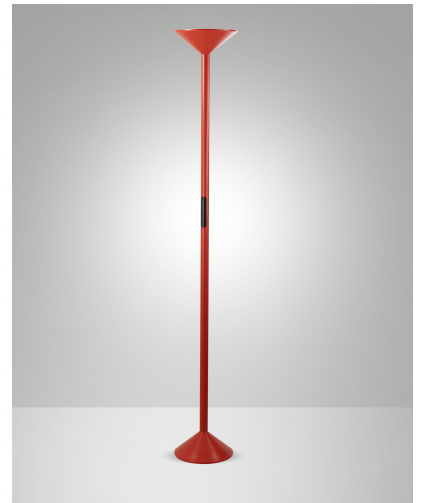

Tratto

Code	3786-10-104
Type	Floor lamp
Designer	S.T. Fabas Luce
Eancode	8019282553861
Customs tariff	94052190
Color	Red
Material	Metal and methacrylate frame
IP	IP20
Insulation Class	
Item Dimensions	1755mm Ø250mm - 6.4kg
Packaging Dimensions	345x320x980mm - 9.5kg
Light Source 1	
Light source	LED 50W Built-in
Power Pack Type	Touch dimmer
Light Source Lumen	4000 lm
Color Temperature	CCT (2700K 3200K 4000K)
Energy Efficiency Class	
Electrical specifications 1	
Input Voltage	230 Vac 50Hz