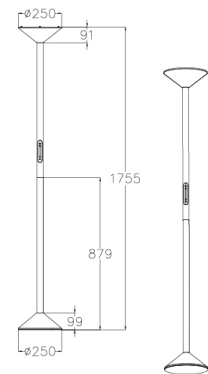

Tratto

Code	3786-10-104
Type	Floor lamp
Designer	S.T. Fabas Luce
Eancode	8019282553861
Customs tariff	94052190
Color	Red
Material	Metal and methacrylate frame
IP	IP20
Insulation Class	
Item Dimensions	1755mm Ø250mm - 6.4kg
Packaging Dimensions	345x320x980mm - 9.5kg
Light Source 1	
Light source	LED 50W Built-in
Power Pack Type	Touch dimmer
Light Source Lumen	4000 lm
Color Temperature	CCT (2700K 3200K 4000K)
Energy Efficiency Class	
Electrical specifications 1	
Input Voltage	230 Vac 50Hz