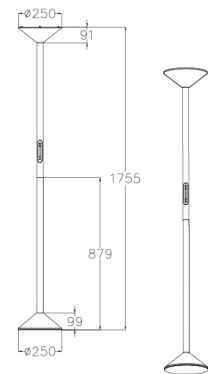

## Tratto

<b>Code</b>	<b>3786-10-282</b>
<b>Type</b>	Floor lamp
<b>Designer</b>	S.T. Fabas Luce
<b>Eancode</b>	8019282550167
<b>Customs tariff</b>	94052190
<b>Color</b>	Anthracite
<b>Material</b>	Metal and methacrylate frame
<b>IP</b>	IP20
<b>Insulation Class</b>	
<b>Item Dimensions</b>	1755mm Ø250mm - 6.4kg
<b>Packaging Dimensions</b>	345x320x980mm - 9.5kg
<b>Light Source 1</b>	
<b>Light source</b>	LED 50W Built-in
<b>Power Pack Type</b>	Touch dimmer
<b>Light Source Lumen</b>	4000 lm
<b>Color Temperature</b>	CCT (2700K 3200K 4000K)
<b>Energy Efficiency Class</b>	
<b>Electrical specifications 1</b>	
<b>Input Voltage</b>	230 Vac 50Hz