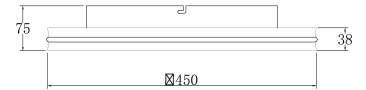

# Isy

Adjustment of color temperature on the external side of the ceiling lamp

<b>Code</b>	<b>3788-65-101</b>
<b>Type</b>	Ceiling lamp
<b>Designer</b>	S.T. Fabas Luce
<b>Eancode</b>	8019282554295
<b>Customs tariff</b>	94051140
<b>Color</b>	Black
<b>Material</b>	Metal and methacrylate frame
<b>IP</b>	IP20
<b>Insulation Class</b>	
<b>Item Dimensions</b>	75mm Ø450mm - 2.95kg
<b>Packaging Dimensions</b>	485x485x100mm - 3.8kg
	<b>Light Source 1</b>
<b>Light source</b>	LED Built-in
<b>Item Lumen</b>	4900 lm
<b>Color Temperature</b>	CCT (2700K 3200K 4000K)
<b>Energy Efficiency Class</b>	
	<b>Electrical specifications 1</b>
<b>Input Voltage</b>	230 Vac 50Hz
<b>Total Absorbed Power</b>	52W
<b>Control System</b>	Steps dimmable