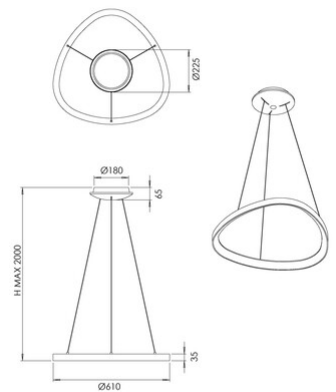

Quirk

Code	3789-40-101
Type	Suspension lamp
Designer	S.T. Fabas Luce
Eancode	8019282566694
Customs tariff	94051140
Color	Black
Material	Metal and methacrylate frame
IP	IP20
IK	05
Insulation Class	 CL1
Item Dimensions	MAX 2000mm Ø610mm - 1.75kg
Packaging Dimensions	660x665x110mm - 3.15kg
Light Source 1	
Light source	LED Built-in
Light Source Lumen	6600 lm
Item Lumen	4950 lm
Color Temperature	CCT (2700K 3000K 4000K)
Energy Efficiency Class	
Electrical specifications 1	
Input Voltage	230V AC 50Hz
Total Absorbed Power	56W
Control System	Phase cut dimmable