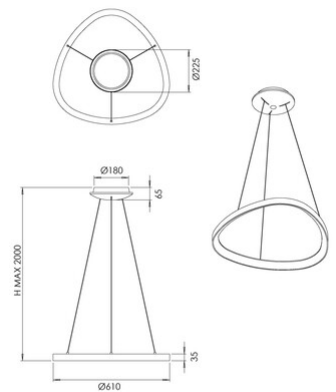

Quirk

Code	3789-40-119
Type	Suspension lamp
Designer	S.T. Fabas Luce
Eancode	8019282566717
Customs tariff	94051140
Color	Satined brass
Material	Metal and methacrylate frame
IP	IP20
IK	05
Insulation Class	 CL1
Item Dimensions	MAX 2000mm Ø610mm - 1.75kg
Packaging Dimensions	660x665x110mm - 3.15kg
Light Source 1	
Light source	LED Built-in
Light Source Lumen	6600 lm
Item Lumen	4950 lm
Color Temperature	CCT (2700K 3000K 4000K)
Energy Efficiency Class	 F
Electrical specifications 1	
Input Voltage	230V AC 50Hz
Total Absorbed Power	56W
Control System	Phase cut dimmable